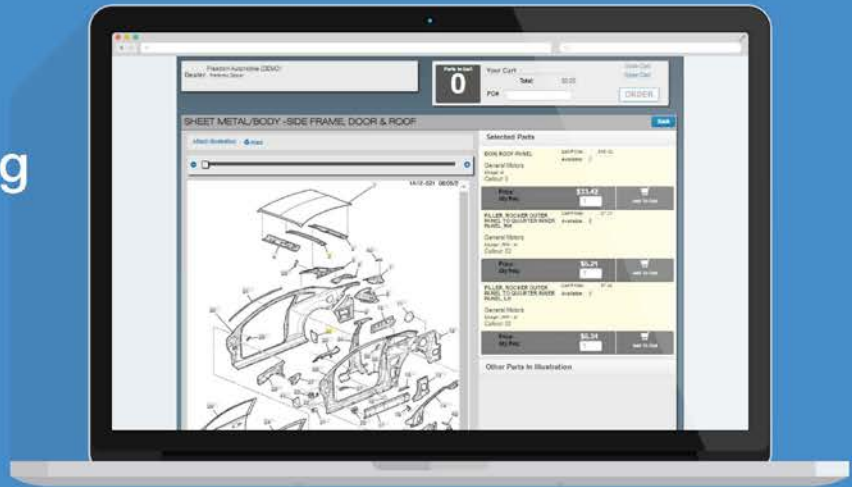

Free to you, RepairLinkSM
delivers a complete
electronic OE parts ordering
system online with ease.

Not only do you have access to our dealership pricing and inventory availability; you can also view illustrations and technical diagrams of over 22 OEMs, making **RepairLinkShop.com** a valuable resource for your shop.

**Order parts from us, online 24/7,
at no additional cost!**

- Aftermarket parts search
- 24/7 Online ordering with preferred dealerships
- Best-in-class part illustrations and technical diagrams
- Real-time online order updates
- Tablet, mobile, and multi-browser friendly